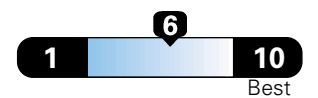

Smog Rating (tailpipe only)

This vehicle emits 358 grams CO2 per mile. The best emits 0 grams per mile (tailpipe only). Producing and distributing fuel also creates emissions; learn more at fuel economy.gov.

Actual results will vary for many reasons, including driving conditions and how you drive and maintain your vehicle. The average new vehicle gets 27 MPG and cost $7,500 to fuel over 5 years. Cost estimates are based on 15,000 miles per year at $2.70 per gallon. MPGe is miles per gasoline gallon equivalent. Vehicle emissions are a significant cause of climate change and smog.

fuel economy.gov

Calculate personalized estimates and compare vehicles